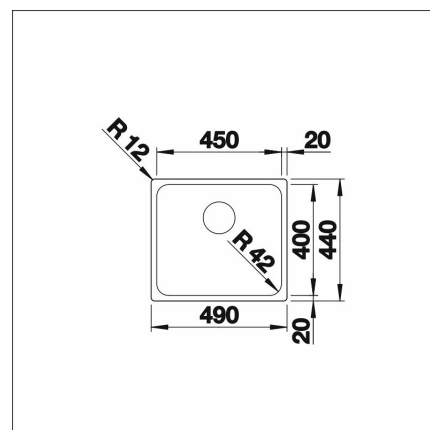

**Technical information**

- Sink cabin min. length: 50 cm
- Sink installation method: Flush mounted
- Waste: 3,5" basket strainer InFino no pop-up
- Depth of main sink: 185 mm

**Delivery content**

- BLANCO stainless steel sink
- bottom valve system
- domestic Prevox Smartloc water trap