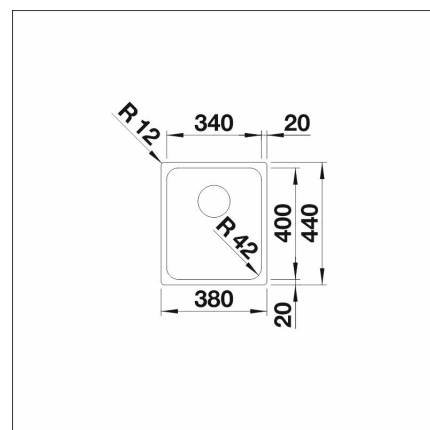

Technical information

- Sink cabin min. length: 40 cm
- Sink installation method: Bottom mounted
- Waste: 3,5" basket strainer InFino no pop-up
- Depth of main sink: 185 mm

Delivery content

- BLANCO stainless steel sink
- bottom valve system
- domestic Prevx Smartloc water trap