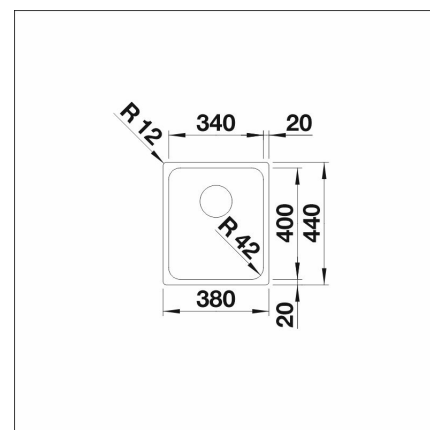

Technical information

- Sink cabin min. length: 40 cm
- Sink installation method: Flush mounted
- Waste: 3,5" basket strainer InFino no pop-up
- Depth of main sink: 185 mm

Delivery content

- BLANCO stainless steel sink
- bottom valve system
- domestic Prevox Smartloc water trap