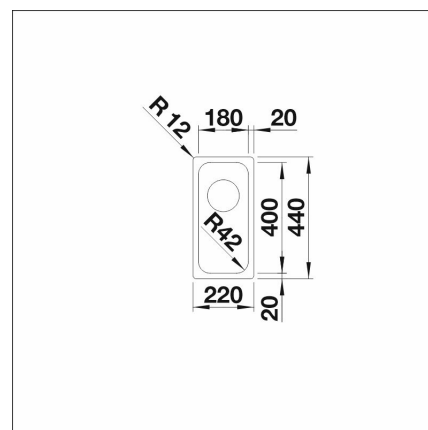

**Technical information**

- Sink cabin min. length: 30 cm
- Sink installation method: Flush mounted
- Waste: 3,5" basket strainer InFino no pop-up
- Depth of main sink: 185 mm

**Delivery content**

- BLANCO stainless steel sink
- bottom valve system
- domestic Prevox Smartloc water trap