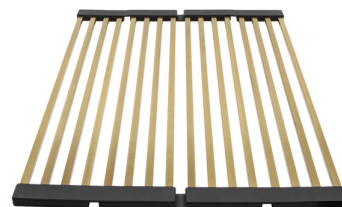

FOLDABLE GRID

(Luna-X Luka) brushed gold

Product code 1122

Product description

Versatile accessories make daily kitchen tasks easier and more efficient. The new foldable roller mat is a convenient accessory for your kitchen sink. A collapsible mat on top of the kitchen sink offers countless ways to use this kitchen accessory. For example a container, pot or bowl can be placed on it for water filling, or the dishes can be placed on the mat to dry either on top of the sink or on the worktop instead of a drying rack.

Update your kitchen sink with a copper or brushed gold roller mat. A colored roller mat makes an elegant detail in the...

Technical information

Delivery content

- Foldable Grid

Downloads

Recommended accessories