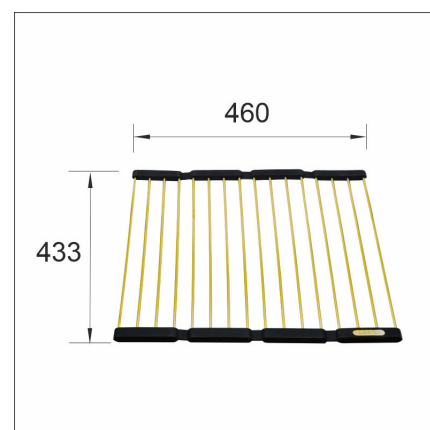

Technical information

Delivery content

- Foldable Grid

Downloads

Recommended accessories