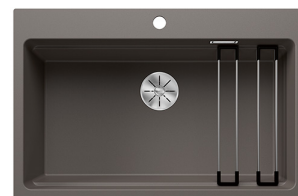

BLANCO ETAGON 8

Silgranit volcano grey

Product code **111603**

Product description

A modern sink that fits many types of kitchens. The harmonious design and elegant surface bring a pleasant atmosphere to the kitchen. The material is the unique, almost scratch-resistant SILGRANIT stone mass developed by BLANCO, which is heat-resistant, retains its color and is easy to clean. The patent-protected SILGRANIT material combines ease of care, practicality and durability.

INFINO

Technical information

- Sink cabin min. length: 80 cm
- Sink installation method: Inset
- Waste: 3,5" basket strainer InFino no pop-up
- Depth of main sink: 220 mm

Delivery content

- BLANCO Silgranit sink
- bottom valve system
- domestic Prevx Smartloc water trap