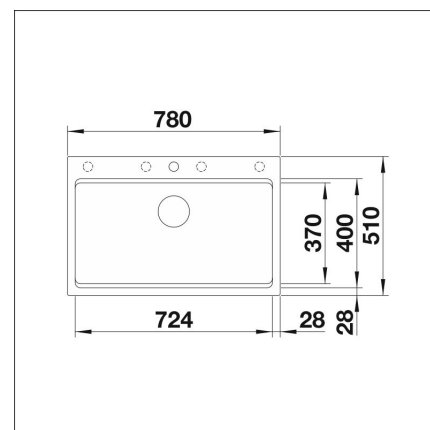

INFINO

Technical information

- Sink cabin min. length: 80 cm
- Sink installation method: Inset
- Waste: 3,5" basket strainer InFino no pop-up
- Depth of main sink: 220 mm

Delivery content

- BLANCO Silgranit sink
- bottom valve system
- domestic Prevx Smartloc water trap