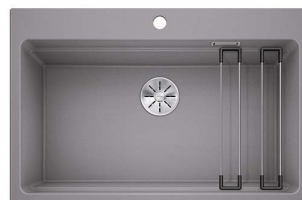

## BLANCO ETAGON 8 Silgranit alumetallic

**Product code 111600**

### Product description

Blanco Etagon is a beautifully shaped high quality stainless steel sink with a modern overall appearance. It has a highly innovative system concept of rails, that create three different working levels to the sink. There are two pieces of rails that can be placed side by side or on top of each other, either to the middle tier of the sink, or to the table top level. Rails work well with chopping board, holding kettles and dishes in different levels, making everyday kitchen tasks enjoyable. When not in use, rails can hold brush and cloth.

### Technical information

- Sink cabin min. length: 80 cm
- Sink installation method: Over mounted
- Waste: 3,5" basket strainer InFino no pop-up
- Depth of main sink: 220 mm

INFINO

### Delivery content

- BLANCO Silgranit sink
- bottom valve system
- domestic Prevox Smartloc water trap