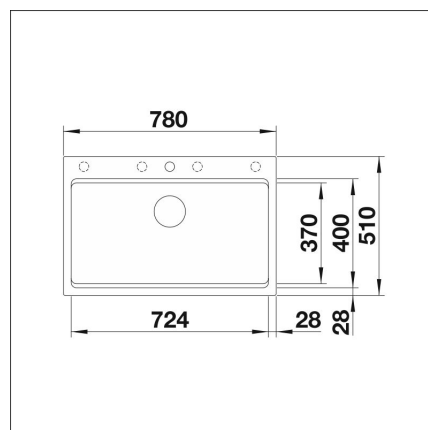

### Product description

Blanco Etagon is a beautifully shaped high quality stainless steel sink with a modern overall appearance. It has a highly innovative system concept of rails, that create three different working levels to the sink. There are two pieces of rails that can be placed side by side or on top of each other, either to the middle tier of the sink, or to the table top level. Rails work well with chopping board, holding kettles and dishes in different levels, making everyday kitchen tasks enjoyable. When not in use, rails can hold brush and cloth.

### Technical information

- Sink cabin min. length: 80 cm
- Sink installation method: Over mounted
- Waste: 3,5" basket strainer InFino no pop-up
- Depth of main sink: 220 mm

INFINO