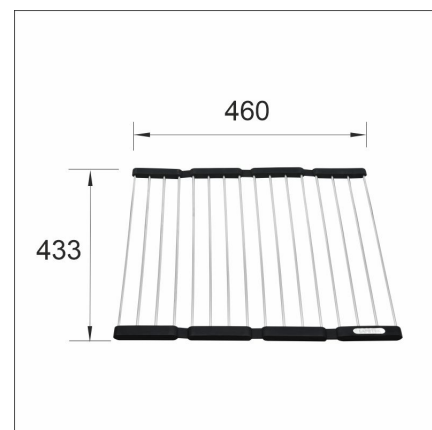

Technical information

Delivery content

- Foldable Grid

Downloads

Recommended accessories