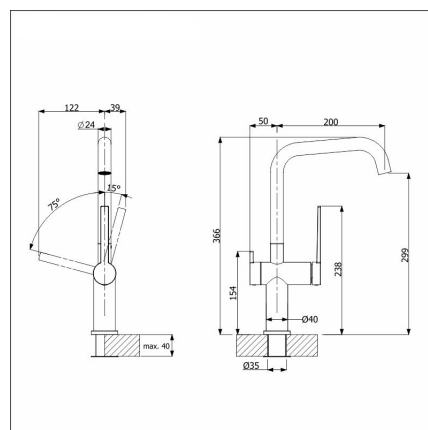

BLANCO ETAGON 6 + LAPETEK LINO-A rock grey

Product code **111511K1**

Product description

A ready-made sink+faucet set, with which you can easily choose a stylish, functional and safe combination for your kitchen at an affordable package price. The set includes a large, bottom-mounted Etagon basin and a Lapetek faucet, which together form a multi-purpose and space-optimal whole. The set's faucet has a stylish dishwasher connection and Finnish type approval.

Technical information

- Sink cabin minimum length: 60 cm
- Waste: 3,5" basket strainer InFino no pop-up
- Depth of main sink: 220 mm

Delivery content

- BLANCO Silgranit sink
- bottom valve system
- domestic Prevx Smartloc water trap
- Lino-A-faucet