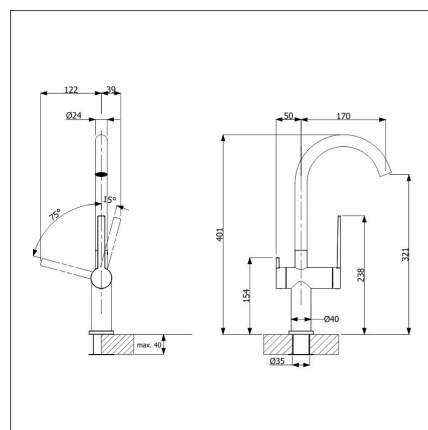

BLANCO ETAGON 6 + LAPETEK ROUND-A anthrazit

Product code **111509K2**

Product description

A ready-made sink+faucet set, with which you can easily choose a stylish, functional and safe combination for your kitchen at an affordable package price. The set includes a large, bottom-mounted Etagon basin and a Lapetek faucet, which together form a multi-purpose and space-optimal whole. The set's faucet has a stylish dishwasher connection and Finnish type approval.

Technical information

- Sink cabin min. length: 60 cm
- Sink installation method: Over mounted
- Sink color: Silgranit® anthrazit (musta)
- Waste: 3,5" basket strainer InFino no pop-up
- Depth of main sink: 220 mm