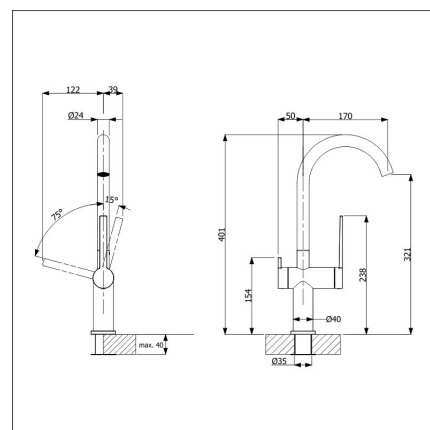

BLANCO ETAGON 6 + LAPETEK ROUND-A anthrazit

Product code **111509K2**

Product description

A ready-made sink+faucet set, with which you can easily choose a stylish, functional and safe combination for your kitchen at an affordable package price. The set includes a large, bottom-mounted Etagon basin and a Lapetek faucet, which together form a multi-purpose and space-optimal whole. The set's faucet has a stylish dishwasher connection and Finnish type approval.

Technical information

- Sink cabin min. length: 60 cm
- Waste: 3,5" basket strainer InFino no pop-up
- Depth of main sink: 220 mm

Delivery content

- Silgranit sink
- bottom valve system
- domestic Prevox Smartloc water trap
- Round-A-faucet