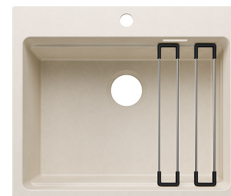

## BLANCO ETAGON 6 TUNE

Silgranit Tune soft white accessories must be ordered separately

**Product code 11150700**

### Product description

Take your kitchen colors to a new level and enjoy perfect design with the custom BLANCO-TUNE collection. Create individuality and color harmony with a versatile selection of Silgranit sinks and InFino drain valves. Everything fits stylishly together, and you can complete the whole with a matching LAPETEK faucet. Please note that in addition to the sink, you must always order the drain valve system separately.

### Technical information

- Sink cabin min. length: 60 cm
- Allasmateriaali: kivikomposiitti
- Sink installation method: Päältä upotettava
- Sink color: Silgranit® soft-valkoinen
- Waste: 3,5" basket strainer InFino no pop-up
- Depth of main sink: 220 mm