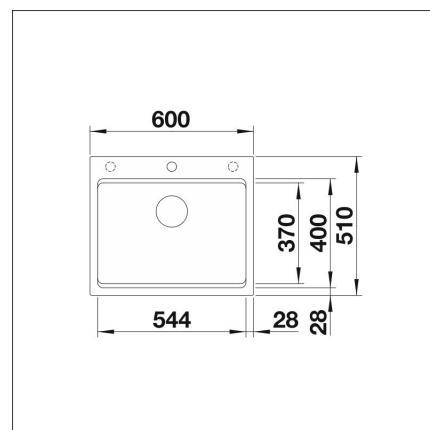

BLANCO ETAGON 6

Silgranit soft white

Product code 111507

Product description

Blanco Etagon is a beautifully shaped high quality stainless steel sink with a modern overall appearance. It has a highly innovative system concept of rails, that create three different working levels to the sink. There are two pieces of rails that can be placed side by side or on top of each other, either to the middle tier of the sink, or to the table top level. Rails work well with chopping board, holding kettles and dishes in different levels, making everyday kitchen tasks enjoyable. When not in use, rails can hold brush and cloth.

High-quality features with the covered C-overflow™ and InFino™ drain system are elegantly integrated and...

Technical information

- Allaskaapin minimileveys: 60 cm
- Altaan kiinnitystapa: Päältä asennettava
- Materiaali: Silgranit (komposiitti)
- Pohjaventtiili: 3,5" InFino ei kaukosäätöä
- Pääaltaan syvyys: 220 mm

Delivery content

Downloads

- Materiaalitieto
- Upotusaukkotiedot
- Hanareiän teko
- InFino pohjaventtilistö
- Prevox Smartloc asennusohje
- InFino esittelyvideo
- Huolto-ohje
- Altaan asennus- ja käyttöohje

Recommended accessories

[Read more >>](#)

Cutting board

[Read more >>](#)

[Read more >>](#)

[Read more >>](#)

[Read more >>](#)