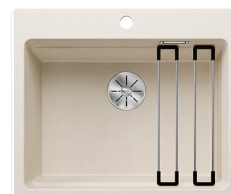

BLANCO ETAGON 6

Silgranit soft white

Product code 111507

Product description

Blanco Etagon is a beautifully shaped high quality stainless steel sink with a modern overall appearance. It has a highly innovative system concept of rails, that create three different working levels to the sink. There are two pieces of rails that can be placed side by side or on top of each other, either to the middle tier of the sink, or to the table top level. Rails work well with chopping board, holding kettles and dishes in different levels, making everyday kitchen tasks enjoyable. When not in use, rails can hold brush and cloth.

High-quality features with the covered C-overflow™ and InFino™ drain system are elegantly integrated and...

Technical information

- Allaskaapin minimileveys: 60 cm
- Altaan kiinnitystapa: Päältä asennettava
- Materiaali: Silgranit (komposiitti)
- Pohjaventtiili: 3,5" InFino ei kaukosäätöä
- Pääaltaan syvyys: 220 mm