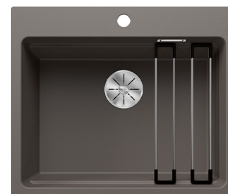

BLANCO ETAGON 6

Silgranit volcano grey

Product code **111503**

Product description

A modern sink that fits many types of kitchens. The harmonious design and elegant surface bring a pleasant atmosphere to the kitchen. The material is the unique, almost scratch-resistant SILGRANIT stone mass developed by BLANCO, which is heat-resistant, retains its color and is easy to clean. The patent-protected SILGRANIT material combines ease of care, practicality and durability.

INFINO

Technical information

- Kitchen cabinet min. width: 60 cm
- Washbasin material: Stone composite
- Sink installation method: Vanity
- Waste: 3,5" sink strainer InFino no pop-up
- Depth of main sink: 220 mm

Delivery content

- BLANCO Silgranit sink
- mounting bracket for over 23 mm thick
- Etagon rails 2 pcs.
- bottom valve system
- domestic Prevx Smartloc water trap

Downloads

- Smartloc installation instructions
- Assembling instruction
- Care and maintenance instructions
- Material information
- Cut-out dimensions
- Declaration of conformity
- InFino sink waste
- InFino video