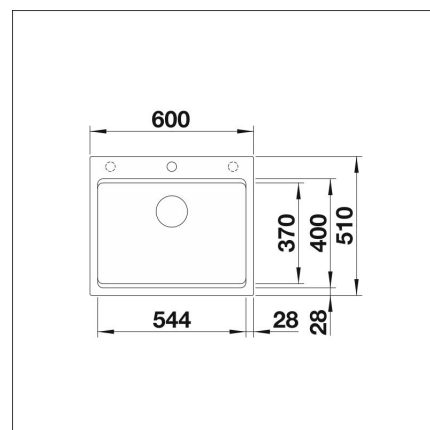

INFINO

Technical information

- Kitchen cabinet min. width: 60 cm
- Washbasin material: Stone composite
- Sink installation method: Vanity
- Waste: 3,5" sink strainer InFino no pop-up
- Depth of main sink: 220 mm

Delivery content

- BLANCO Silgranit sink
- mounting bracket for over 23 mm thick
- Etagon rails 2 pcs.
- bottom valve system
- domestic Prevx Smartloc water trap

Downloads

- Smartloc installation instructions
- Assembling instruction
- Care and maintenance instructions
- Material information
- Cut-out dimensions
- Declaration of conformity
- InFino sink waste
- InFino video