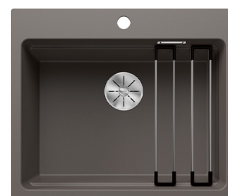

BLANCO ETAGON 6

Silgranit volcano grey

Product code 111503

Product description

Blanco Etagon is a beautifully shaped high quality stainless steel sink with a modern overall appearance. It has a highly innovative system concept of rails, that create three different working levels to the sink. There are two pieces of rails that can be placed side by side or on top of each other, either to the middle tier of the sink, or to the table top level. Rails work well with chopping board, holding kettles and dishes in different levels, making everyday kitchen tasks enjoyable. When not in use, rails can hold brush and cloth.

High-quality features with the covered C-overflow™ and InFino™ drain system are elegantly integrated and...

Technical information

- Allaskaapin minimileveys: 60 cm
- Altaan kiinnitystapa: Päältä asennettava
- Materiaali: Silgranit (komposiitti)
- Pohjaventtiili: 3,5" InFino ei kaukosäätöä
- Pääaltaan syvyys: 220 mm