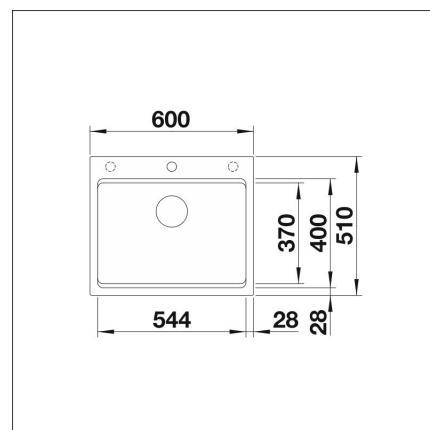

BLANCO ETAGON 6

Silgranit volcano grey

Product code 111503

Product description

Blanco Etagon is a beautifully shaped high quality stainless steel sink with a modern overall appearance. It has a highly innovative system concept of rails, that create three different working levels to the sink. There are two pieces of rails that can be placed side by side or on top of each other, either to the middle tier of the sink, or to the table top level. Rails work well with chopping board, holding kettles and dishes in different levels, making everyday kitchen tasks enjoyable. When not in use, rails can hold brush and cloth.

High-quality features with the covered C-overflow™ and InFino™ drain system are elegantly integrated and...

Technical information

- Allaskaapin minimileveys: 60 cm
- Altaan kiinnitystapa: Päältä asennettava
- Materiaali: Silgranit (komposiitti)
- Pohjaventtiili: 3,5" InFino ei kaukosäätöä
- Pääaltaan syvyys: 220 mm

INFINO

Delivery content

Downloads

- Materiaalitieto
- Upotusaukkotiedot
- Hanareiän teko
- InFino pohjaventtilistö
- Prevox Smartloc asennusohje
- InFino esittelyvideo
- Huolto-ohje
- Altaan asennus- ja käyttöohje

Recommended accessories

[Read more >>](#)

Cutting board

[Read more >>](#)

[Read more >>](#)

[Read more >>](#)

[Read more >>](#)