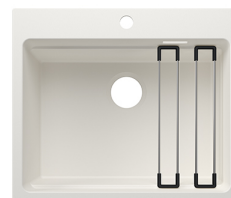

## BLANCO ETAGON 6 TUNE

Silgranit Tune white accessories must be ordered separately

**Product code 11150200**

### Product description

Take your kitchen colors to a new level and enjoy perfect design with the custom BLANCO-TUNE collection. Create individuality and color harmony with a versatile selection of Silgranit sinks and InFino drain valves. Everything fits stylishly together, and you can complete the whole with a matching LAPETEK faucet. Please note that in addition to the sink, you must always order the drain valve system separately.

### Technical information

- Sink cabin min. length: 60 cm
- Allasmateriaali: kivikomposiitti
- Sink installation method: Päältä upotettava
- Sink color: Silgranit® valkoinen
- Waste: 3,5" basket strainer InFino no pop-up
- Depth of main sink: 220 mm

#### Delivery content

- BLANCO Silgranit sink