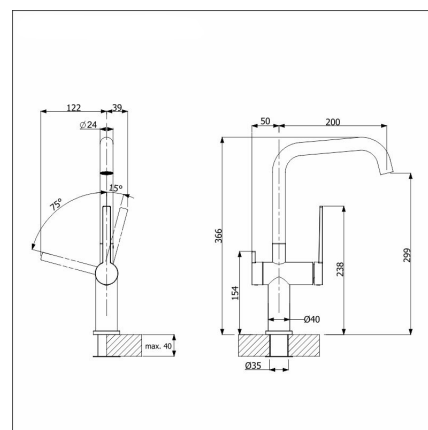

#### Technical information

- Sink cabin min. length: 60 cm
- Sink installation method: Over mounted
- Sink color: Silgranit® alumetallic
- Waste: 3,5" basket strainer InFino no pop-up
- Depth of main sink: 220 mm