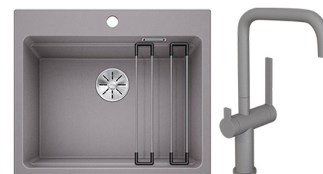

#### Product description

Now you can also buy the Etagon sink and the matching Lapetek faucet as an easy UNIT set! In these functional UNIT sets, we have thought through everything in detail to ensure a functional, safe and stylish combination. This way, you can be sure that the products you choose work together in the best possible way, making your kitchen water point a functional place to cook and take care of everyday cleaning tasks.

The colours of the taps and sinks in the sets have been carefully selected to fit together, resulting in a high-quality and stylish-looking combination...

#### Technical information

- Sink cabin min. length: 60 cm
- Sink installation method: Over mounted
- Sink color: Silgranit® alumetallic
- Waste: 3,5" basket strainer InFino no pop-up
- Depth of main sink: 220 mm

#### Delivery content

- BLANCO Silgranit sink
- bottom valve system
- domestic Prevx Smartloc water trap
- Lino-A-faucet