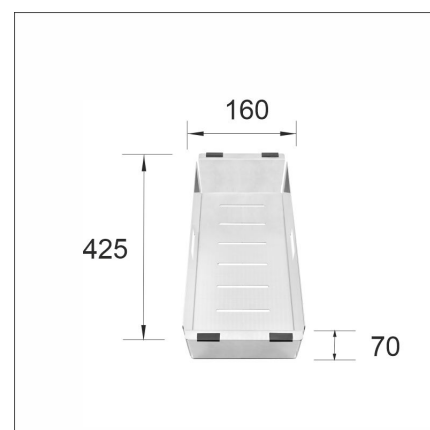

COLANDER

(Luna-X) copper

Product code 1114

Product description

The practical, deep bowl is perfect for use in food preparation. Water drains from the openings in both the bottom and the corners of the bowl, making it convenient to rinse or peel fruits and vegetables in the bowl, for example. The bowl also works great as a dishwashing aid.

The rubber feet allow the bowl sits perfectly for LAPETEK Luna-X pools and stays firmly in place on the edge of the pool. Update your kitchen sink with a vegetable bowl in copper or brass. The colored bowl forms an elegant detail in your kitchen interior. Combine brass-colored...

Technical information

Delivery content

- colander

Downloads

- Vihanneskulho ohje

Recommended accessories