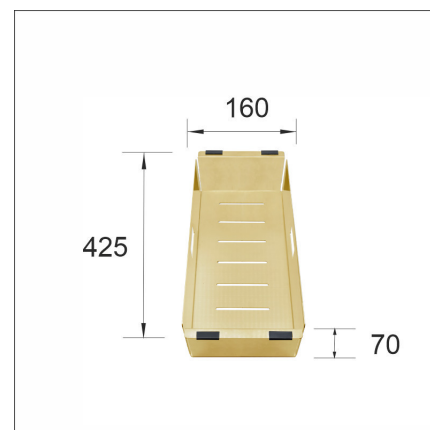

COLANDER

(Luna-X) brushed gold

Product code 1113

Product description

A practical deep bowl is well suited for pre-preparation of food. Place the cutting board and the bowl next to each other in the basin and the work station is ready. For example, it is convenient to rinse or peel fruits and vegetables in a bowl. The S/S vegetable bowl is hygienic and can be washed in the dishwasher.

Technical information

Delivery content

- colander

Downloads

- Vegetable bowl instruction

Recommended accessories