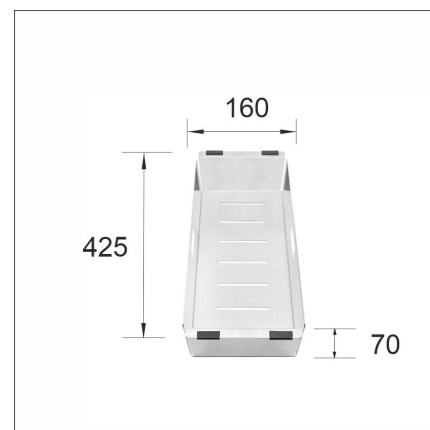

COLANDER

(Luna-X Lavin Luka) stainless steel

Product code 1112

Product description

A practical deep bowl is well suited for pre-preparation of food. Place the cutting board and the bowl next to each other in the basin and the work station is ready. For example, it is convenient to rinse or peel fruits and vegetables in a bowl. The S/S vegetable bowl is hygienic and can be washed in the dishwasher.

Technical information

Delivery content

- stainless steel colander

Downloads

- Vegetable bowl instruction

Recommended accessories