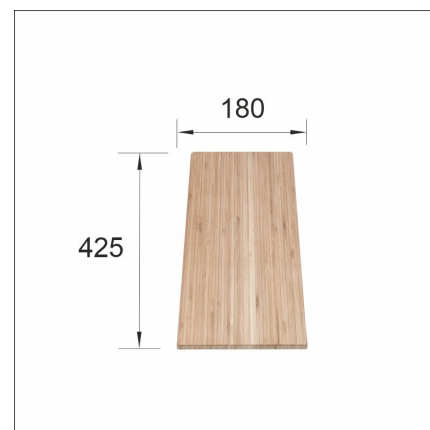

CUTTING BOARD

(Luna-X Lavin) bambu

Product code 1111

Product description

Bamboo is an environmentally friendly material for cutting boards. The fast-growing reed plant is practically an inexhaustible raw material, which is perfectly suited as a cutting board material thanks to its antibacterial properties. Bamboo absorbs little moisture, is durable and long-lasting and does not dull the knife blade when preparing food. The cutting board is sized to sit securely in the sink. However, due to the natural material, each cutting board is unique and small differences in dimensions may occur compared to the given dimensions.

Technical information

Delivery content

- cutting board

Downloads

- Leikkuulauta ohje

Recommended accessories