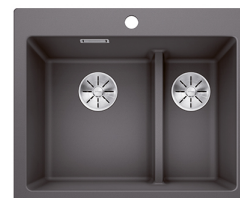

**BLANCO PLEON 6 SPLIT**

Silgranit rock grey

**Product code 110711****Product description**

The three-level functionality makes the BLANCO PLEON SPLIT sink a desirable kitchen assistant, combining a one- and a half-sink sink. The very spacious sink is divided by a low wall into two smaller sinks, which enables the sink to be used in three different ways. Timelessly stylish, straight-line design. The material is the unique, almost scratch-resistant SILGRANIT stone mass developed by BLANCO, which is heat-resistant, retains its color and is easy to clean.

INFINO

**Technical information**

- Sink cabin min. length: 60 cm
- Material: kivikomposiitti
- Sink installation method: Inset
- Waste: 3,5" basket strainer InFino no pop-up
- Depth of main sink: 220 mm

**Delivery content**

- BLANCO Silgranit sink
- bottom valve system
- domestic Prevox Smartloc water trap

**Downloads**

- Prevox Smartloc instructions
- Assembling instruction
- Huolto- ja hoito-ohje
- Material information
- Cutout dimensions
- Declaration of conformity
- InFino waste
- Product introduction video