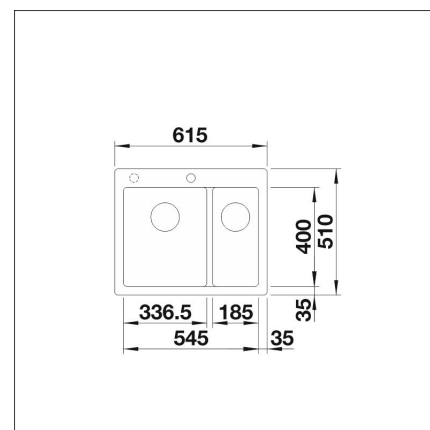

BLANCO PLEON 6 SPLIT

Silgranit rock grey

Product code 110711

Product description

The three-level functionality makes the BLANCO PLEON SPLIT sink a desirable kitchen assistant, combining a one- and a half-sink sink. The very spacious sink is divided by a low wall into two smaller sinks, which enables the sink to be used in three different ways. Timelessly stylish, straight-line design. The material is the unique, almost scratch-resistant SILGRANIT stone mass developed by Blanco, which is heat-resistant, retains its color and is easy to clean.

INFINO

Technical information

- Sink cabin min. length: 60 cm
- Material: kivikomposiitti
- Sink installation method: Inset
- Waste: 3,5" basket strainer InFino no pop-up
- Depth of main sink: 220 mm

Delivery content

- BLANCO Silgranit sink
- bottom valve system
- domestic Prevox Smartloc water trap

Downloads

- Assembling instruction
- Prevox Smartloc instructions
- Huolto- ja hoito-ohje
- Material information
- Cutout dimensions
- Vaatimustenmukaisuusvakuutus
- InFino waste

Recommended accessories

[Read more >>](#)

[Read more >>](#)

Cutting board

[Read more >>](#)

Foldable Grid

[Read more >>](#)

[Read more >>](#)