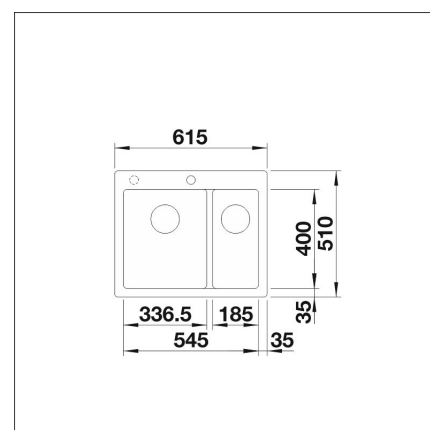

BLANCO PLEON 6 SPLIT

Silgranit rock grey

Product code 110711

Product description

The three-level functionality makes the BLANCO PLEON SPLIT sink a desirable kitchen assistant, combining a one- and a half-sink sink. The very spacious sink is divided by a low wall into two smaller sinks, which enables the sink to be used in three different ways. Timelessly stylish, straight-line design. The material is the unique, almost scratch-resistant SILGRANIT stone mass developed by BLANCO, which is heat-resistant, retains its color and is easy to clean.

INFINO

Technical information

- Sink cabin min. length: 60 cm
- Material: kivikomposiitti
- Sink installation method: Inset
- Waste: 3,5" basket strainer InFino no pop-up
- Depth of main sink: 220 mm

Delivery content

- BLANCO Silgranit sink
- bottom valve system
- domestic Prevox Smartloc water trap

Downloads

- Prevox Smartloc instructions
- Assembling instruction
- Huolto- ja hoito-ohje
- Material information
- Cutout dimensions
- Declaration of conformity
- InFino waste
- Product introduction video

Recommended accessories

Blanco DailyClean+

[Read more >>](#)

InFino set

[Read more >>](#)

InFino set

[Read more >>](#)

Cutting board

[Read more >>](#)

Colander

[Read more >>](#)