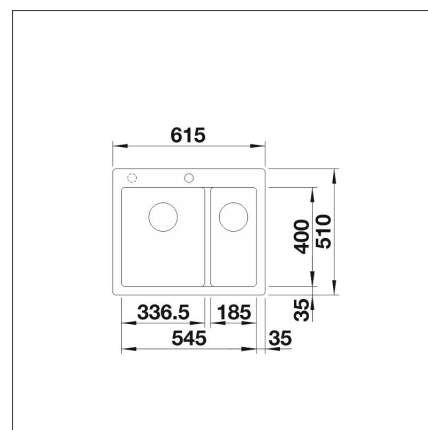

BLANCO PLEON 6 SPLIT

Silgranit tartufo

Product code 110710

Product description

The three-level functionality makes the BLANCO PLEON SPLIT sink a desirable kitchen assistant, combining a one- and a half-sink sink. The very spacious sink is divided by a low wall into two smaller sinks, which enables the sink to be used in three different ways. Timelessly stylish, straight-line design. The material is the unique, almost scratch-resistant SILGRANIT stone mass developed by Blanco, which is heat-resistant, retains its color and is easy to clean.

INFINO

Technical information

- Sink cabin min. length: 60 cm
- Material: kivikomposiitti
- Sink installation method: Inset
- Waste: 3,5" basket strainer InFino no pop-up
- Depth of main sink: 220 mm

Delivery content

- BLANCO Silgranit sink
- bottom valve system
- domestic Prevox Smartloc water trap

Downloads

- Assembling instruction
- Prevox Smartloc instructions
- Huolto- ja hoito-ohje
- Material information
- Cutout dimensions
- Vaatimustenmukaisuusvakuutus
- InFino waste

Recommended accessories

[Read more >>](#)

[Read more >>](#)

Cutting board

[Read more >>](#)

Foldable Grid

[Read more >>](#)

[Read more >>](#)