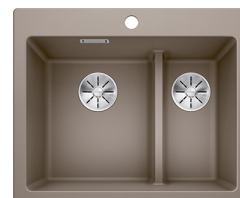

BLANCO PLEON 6 SPLIT

Silgranit tartufo

Product code 110710**Product description**

The three-level functionality makes the BLANCO PLEON SPLIT sink a desirable kitchen assistant, combining a one- and a half-sink sink. The very spacious sink is divided by a low wall into two smaller sinks, which enables the sink to be used in three different ways. Timelessly stylish, straight-line design. The material is the unique, almost scratch-resistant SILGRANIT stone mass developed by BLANCO, which is heat-resistant, retains its color and is easy to clean.

INFINO

Technical information

- Sink cabin min. length: 60 cm
- Material: kivikomposiitti
- Sink installation method: Inset
- Waste: 3,5" basket strainer InFino no pop-up
- Depth of main sink: 220 mm

**Delivery content**

- BLANCO Silgranit sink
- bottom valve system
- domestic Prevox Smartloc water trap

**Downloads**

- Prevox Smartloc instructions
- Assembling instruction
- Huolto- ja hoito-ohje
- Material information
- Cutout dimensions
- Declaration of conformity
- InFino waste
- Product introduction video