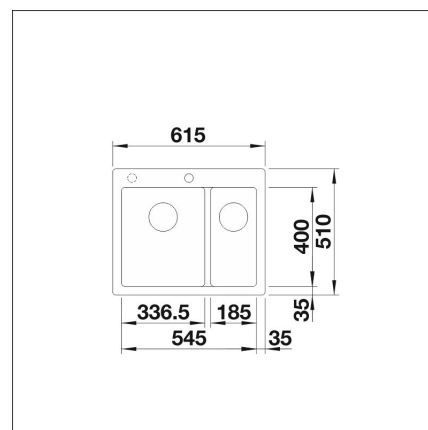

BLANCO PLEON 6 SPLIT

Silgranit tartufo

Product code 110710**Product description**

The three-level functionality makes the BLANCO PLEON SPLIT sink a desirable kitchen assistant, combining a one- and a half-sink sink. The very spacious sink is divided by a low wall into two smaller sinks, which enables the sink to be used in three different ways. Timelessly stylish, straight-line design. The material is the unique, almost scratch-resistant SILGRANIT stone mass developed by BLANCO, which is heat-resistant, retains its color and is easy to clean.

INFINO

Technical information

- Sink cabin min. length: 60 cm
- Material: kivikomposiitti
- Sink installation method: Inset
- Waste: 3,5" basket strainer InFino no pop-up
- Depth of main sink: 220 mm

**Delivery content**