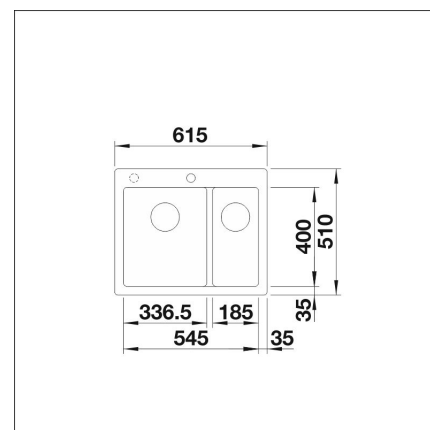

BLANCO PLEON 6 SPLIT

Silgranit anthrazit

Product code 110709**Product description**

The three-level functionality makes the BLANCO PLEON SPLIT sink a desirable kitchen assistant, combining a one- and a half-sink sink. The very spacious sink is divided by a low wall into two smaller sinks, which enables the sink to be used in three different ways. Timelessly stylish, straight-line design. The material is the unique, almost scratch-resistant SILGRANIT stone mass developed by BLANCO, which is heat-resistant, retains its color and is easy to clean.

INFINO

Technical information

- Sink cabin min. length: 60 cm
- Material: kivikomposiitti
- Sink installation method: Inset
- Waste: 3,5" basket strainer InFino no pop-up
- Depth of main sink: 220 mm

**Delivery content**