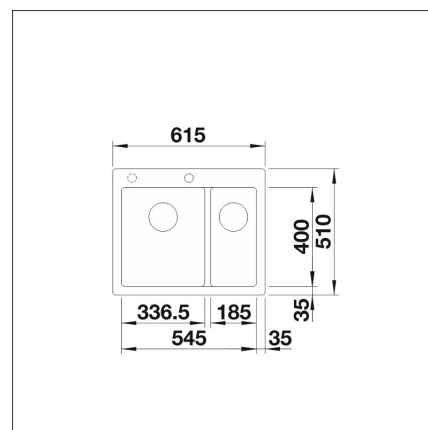

BLANCO PLEON 6 SPLIT

Silgranit anthrazit

Product code 110709

Product description

The three-level functionality makes the BLANCO PLEON SPLIT sink a desirable kitchen assistant, combining a one- and a half-sink sink. The very spacious sink is divided by a low wall into two smaller sinks, which enables the sink to be used in three different ways. Timelessly stylish, straight-line design. The material is the unique, almost scratch-resistant SILGRANIT stone mass developed by BLANCO, which is heat-resistant, retains its color and is easy to clean.

INFINO

Technical information

- Sink cabin minimum length: 60 cm
- Material: kivikomposiitti
- Sink installation method: Inset
- Waste: 3,5" basket strainer InFino no pop-up
- Depth of main sink: 220 mm

Delivery content