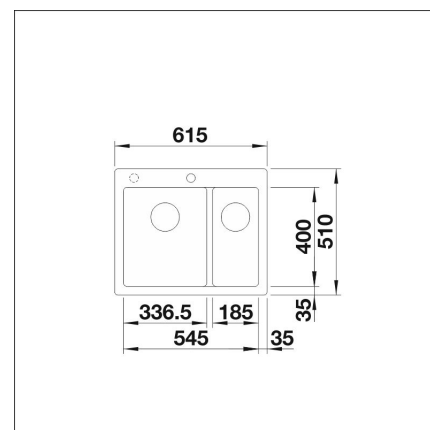

BLANCO PLEON 6 SPLIT

Silgranit coffee

Product code 110704

Product description

The three-level functionality makes the BLANCO PLEON SPLIT sink a desirable kitchen assistant, combining a one- and a half-sink sink. The very spacious sink is divided by a low wall into two smaller sinks, which enables the sink to be used in three different ways. Timelessly stylish, straight-line design. The material is the unique, almost scratch-resistant SILGRANIT stone mass developed by Blanco, which is heat-resistant, retains its color and is easy to clean.

INFINO

Technical information

- Sink cabin min. length: 60 cm
- Material: kivikomposiitti
- Sink installation method: Inset
- Waste: 3,5" basket strainer InFino no pop-up
- Depth of main sink: 220 mm

Delivery content

- BLANCO Silgranit sink
- bottom valve system
- domestic Prevox Smartloc water trap

Downloads

- Assembling instruction
- Prevox Smartloc instructions
- Huolto- ja hoito-ohje
- Material information
- Cutout dimensions
- Vaatimustenmukaisuusvakuutus
- InFino waste

Recommended accessories

InFino set

[Read more >>](#)

InFino set

[Read more >>](#)

Cutting board

[Read more >>](#)

Foldable Grid

[Read more >>](#)

Pop up set InFino

[Read more >>](#)