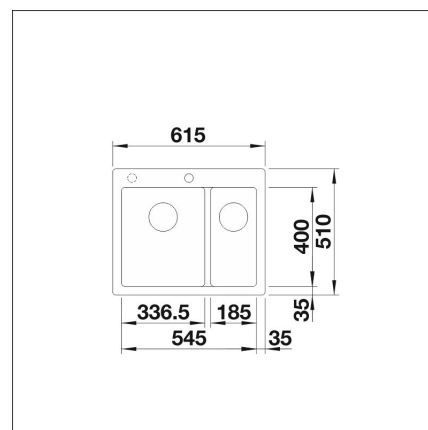

BLANCO PLEON 6 SPLIT

Silgranit volcano grey

Product code 110703

Product description

The three-level functionality makes the BLANCO PLEON SPLIT sink a desirable kitchen assistant, combining a one- and a half-sink sink. The very spacious sink is divided by a low wall into two smaller sinks, which enables the sink to be used in three different ways. Timelessly stylish, straight-line design. The material is the unique, almost scratch-resistant SILGRANIT stone mass developed by BLANCO, which is heat-resistant, retains its color and is easy to clean.

INFINO

Technical information

- Sink cabin min. length: 60 cm
- Material: kivikomposiitti
- Sink installation method: Over mounted
- Waste: 3,5" basket strainer InFino no pop-up
- Depth of main sink: 220 mm

Delivery content

- BLANCO Silgranit sink
- bottom valve system
- domestic Prevox Smartloc water trap

Downloads

- Prevox Smartloc instructions
- Assembling instruction
- Huolto- ja hoito-ohje
- Material information
- Cutout dimensions
- Declaration of conformity
- InFino waste
- Product introduction video

Recommended accessories

Blanco DailyClean+

[Read more >>](#)

InFino set

[Read more >>](#)

InFino set

[Read more >>](#)

Cutting board

[Read more >>](#)

Colander

[Read more >>](#)