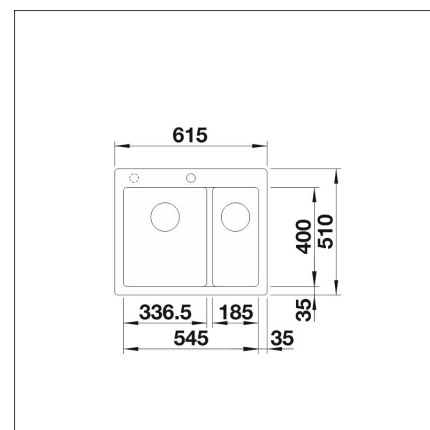

BLANCO PLEON 6 SPLIT

Silgranit volcano grey

Product code 110703

Product description

The three-level functionality makes the BLANCO PLEON SPLIT sink a desirable kitchen assistant, combining a one- and a half-sink sink. The very spacious sink is divided by a low wall into two smaller sinks, which enables the sink to be used in three different ways. Timelessly stylish, straight-line design. The material is the unique, almost scratch-resistant SILGRANIT stone mass developed by Blanco, which is heat-resistant, retains its color and is easy to clean.

INFINO

Technical information

- Sink cabin min. length: 60 cm
- Material: kivikomposiitti
- Sink installation method: Over mounted
- Waste: 3,5" basket strainer InFino no pop-up
- Depth of main sink: 220 mm

Delivery content

- BLANCO Silgranit sink
- bottom valve system
- domestic Prevox Smartloc water trap

Downloads

- Assembling instruction
- Prevox Smartloc instructions
- Huolto- ja hoito-ohje
- Material information
- Cutout dimensions
- Vaatimustenmukaisuusvakuutus
- InFino waste

Recommended accessories

[Read more >>](#)

[Read more >>](#)

Cutting board

[Read more >>](#)

Foldable Grid

[Read more >>](#)

[Read more >>](#)