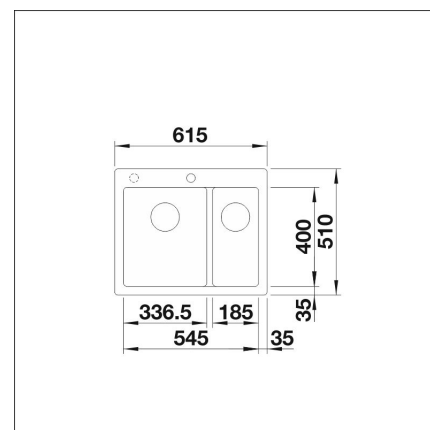

BLANCO PLEON 6 SPLIT

Silgranit white

Product code 110702**Product description**

The three-level functionality makes the BLANCO PLEON SPLIT sink a desirable kitchen assistant, combining a one- and a half-sink sink. The very spacious sink is divided by a low wall into two smaller sinks, which enables the sink to be used in three different ways. Timelessly stylish, straight-line design. The material is the unique, almost scratch-resistant SILGRANIT stone mass developed by BLANCO, which is heat-resistant, retains its color and is easy to clean.

INFINO

Technical information

- Sink cabin min. length: 60 cm
- Material: kivikomposiitti
- Sink installation method: Inset
- Waste: 3,5" basket strainer InFino no pop-up
- Depth of main sink: 220 mm

**Delivery content**