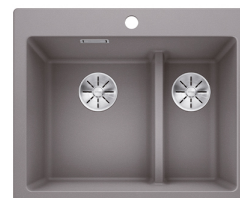

BLANCO PLEON 6 SPLIT

Silgranit alumetallic

Product code 110700

Product description

The three-level functionality makes the BLANCO PLEON SPLIT sink a desirable kitchen assistant, combining a one- and a half-sink sink. The very spacious sink is divided by a low wall into two smaller sinks, which enables the sink to be used in three different ways. Timelessly stylish, straight-line design. The material is the unique, almost scratch-resistant SILGRANIT stone mass developed by Blanco, which is heat-resistant, retains its color and is easy to clean.

INFINO

Technical information

- Sink cabin min. length: 60 cm
- Material: kivikomposiitti
- Sink installation method: Inset
- Waste: 3,5" basket strainer InFino no pop-up
- Depth of main sink: 220 mm

Delivery content

- BLANCO Silgranit sink
- bottom valve system
- domestic Prevox Smartloc water trap

Downloads

- Prevox Smartloc instructions
- Assembling instruction
- Huolto- ja hoito-ohje
- Material information
- Cutout dimensions
- Declaration of conformity
- InFino waste
- Product introduction video