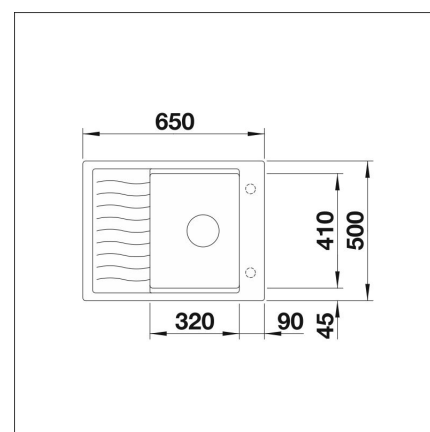

BLANCO ELON 45 S

Silgranit tartufo

Product code 110610

Product description

BLANCOElon is a compact and innovative single-bowl sink that has movable stainless steel drainer grid, which ingeniously extends the working area. Drainer grid is a standard accessory that is included into the price. Silgranit as a material is a durable combination of granite that has nearly unsurpassed scratch resistance and is heat-resistant. Material is hygienic and easy t

INFINO

Technical information

- Sink cabin minimum length: 45 cm
- Material: kivikomposiitti
- Sink installation method: Inset
- Waste: 3,5" basket strainer InFino pop-up
- Depth of main sink: 190 mm

Delivery content