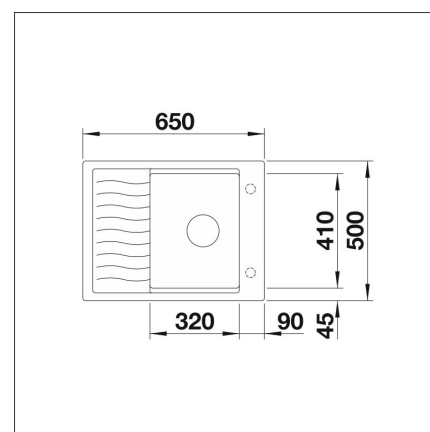

INFINO

**Technical information**

- Sink cabin min. length: 45 cm
- Material: kivikomposiitti
- Sink installation method: Inset
- Waste: 3,5" basket strainer InFino pop-up
- Depth of main sink: 190 mm

**Delivery content**