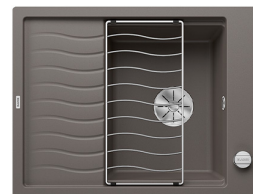

BLANCO ELON 45 S

Silgranit volcano grey

Product code 110603

Product description

BLANCOElon is a compact and innovative single-bowl sink that has movable stainless steel drainer grid, which ingeniously extends the working area. Drainer grid is a standard accessory that is included into the price. Silgranit as a material is a durable combination of granite that has nearly unsurpassed scratch resistance and is heat-resistant. Material is hygienic and easy to clean.

INFINO

Technical information

- Sink cabin min. length: 45 cm
- Material: kivikomposiitti
- Sink installation method: Over mounted
- Waste: 3,5" basket strainer InFino pop-up
- Depth of main sink: 190 mm

Delivery content

- BLANCO Silgranit sink
- stainless steel grid/tray
- bottom valve system
- domestic Prevox Smartloc water trap

Downloads

- Prevox Smartloc instructions
- Assembling instruction
- Huolto- ja hoito-ohje
- Material information
- Cutout dimensions
- Declaration of conformity
- InFino waste
- InFino video