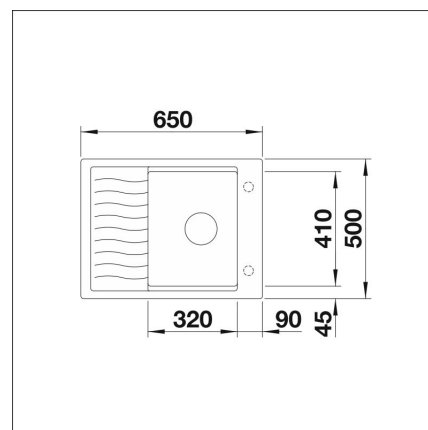

INFINO

Technical information

- Sink cabin min. length: 45 cm
- Material: kivikomposiitti
- Sink installation method: Over mounted
- Waste: 3,5" basket strainer InFino pop-up
- Depth of main sink: 190 mm