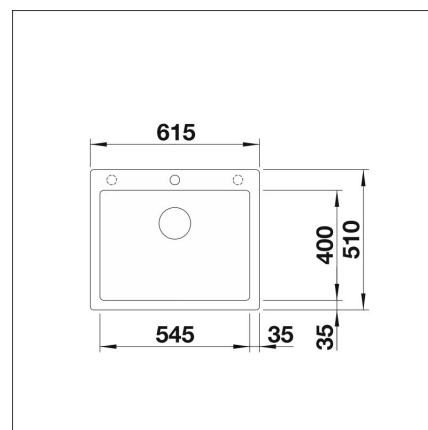

INFINO

Technical information

- Sink cabin minimum length: 60 cm
- Material: kivikomposiitti
- Sink installation method: Inset
- Waste: 3,5" basket strainer InFino no pop-up
- Depth of main sink: 220 mm

Delivery content