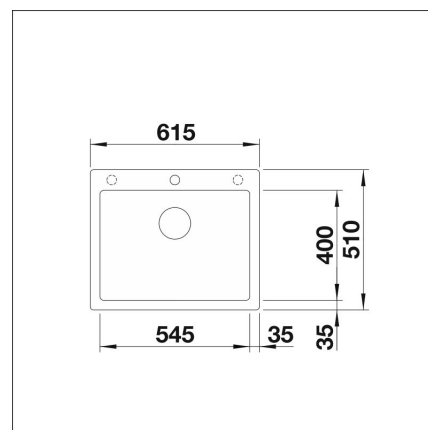

INFINO

Technical information

- Sink cabin minimum length: 60 cm
- Material: kivikomposiitti
- Sink installation method: Inset
- Waste: 3,5" basket strainer InFino no pop-up
- Depth of main sink: 220 mm

**Delivery content**