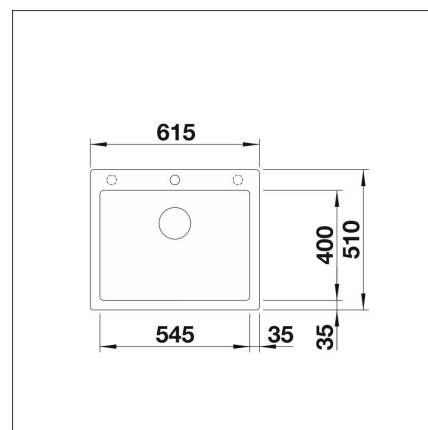

BLANCO PLEON 6

Silgranit anthrazit

Product code 110509

Product description

PURE ELEGANCE - RICH VOLYM

Pleon is a timelessly elegant sink with a straight-lined design. It has a deeper than normal bowl with maximal volume without losing its elegant design. Silgranit is a sink material developed and patented by BLANCO. It provides the sink an unsurpassed hardness and scratch resistance. It's heat resistant up to 280°C. Silgranit is hygienic and easy to take care off.

INFINO

Technical information

- Sink cabin min. length: 60 cm
- Material: kivikomposiitti
- Sink installation method: Inset
- Sink color: Silgranit® anthrazit (musta)
- Waste: 3,5" basket strainer InFino no pop-up
- Depth of main sink: 220 mm

Delivery content

- BLANCO Silgranit sink
- bottom valve system
- domestic Prevox Smartloc water trap

Downloads

- Assembling instruction
- Prevox Smartloc instructions
- Huolto- ja hoito-ohje
- Material information
- Cutout dimensions
- Vaatimustenmukaisuusvakuutus
- InFino waste

Recommended accessories

InFino set

[Read more >>](#)

InFino set

[Read more >>](#)

Cutting board

[Read more >>](#)

Foldable Grid

[Read more >>](#)

Pop up set InFino

[Read more >>](#)