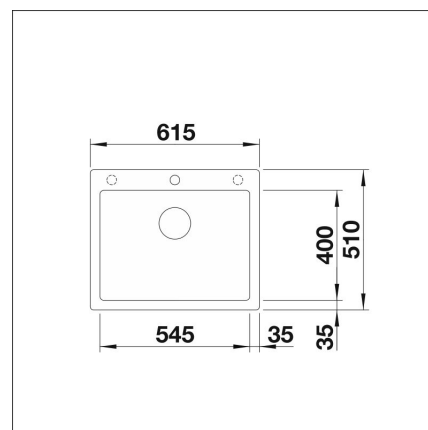

INFINO

Technical information

- Sink cabin min. length: 60 cm
- Material: kivikomposiitti
- Sink installation method: Inset
- Waste: 3,5" basket strainer InFino no pop-up
- Depth of main sink: 220 mm

Delivery content