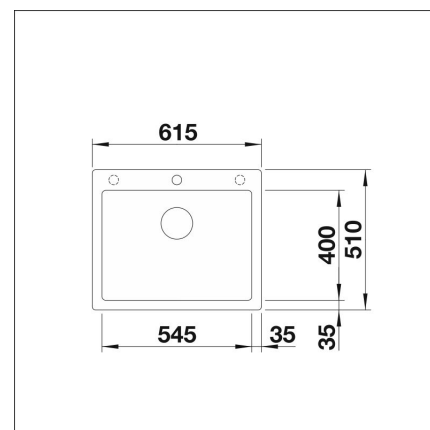

INFINO

Technical information

- Sink cabin minimum length: 60 cm
- Material: kivikomposiitti
- Sink installation method: Inset
- Waste: 3,5" basket strainer InFino no pop-up
- Depth of main sink: 220 mm

Delivery content