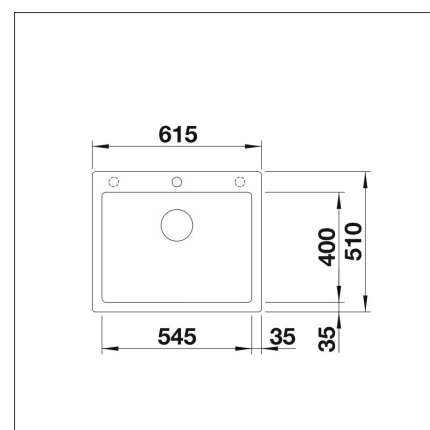

INFINO

Technical information

- Sink cabin min. length: 60 cm
- Material: kivikomposiitti
- Sink installation method: Inset
- Waste: 3,5" basket strainer InFino no pop-up
- Depth of main sink: 220 mm

**Delivery content**