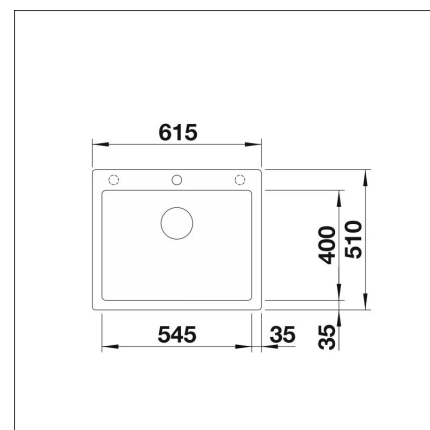

### Technical information

- Sink cabin min. length: 60 cm
- Sink installation method: Over mounted
- Material: Silgranit (komposiitti)
- Waste: 3,5" basket strainer InFino no pop-up
- Depth of main sink: 220 mm