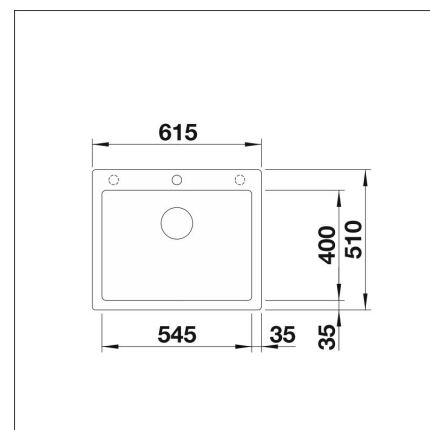

BLANCO PLEON 6

Silgranit white

Product code 110502

Product description

PURE ELEGANCE - RICH VOLYM

Pleon is a timelessly elegant sink with a straight-lined design. It has a deeper than normal bowl with maximal volume without losing its elegant design. Silgranit is a sink material developed and patented by BLANCO. It provides the sink an unsurpassed hardness and scratch resistance. It's heat resistant up to 280°C. Silgranit is hygienic and easy to take care off.

INFINO

Technical information

- Sink cabin min. length: 60 cm
- Material: kivikomposiitti
- Sink installation method: Inset
- Sink color: Silgranit® valkoinen
- Waste: 3,5" basket strainer InFino no pop-up
- Depth of main sink: 220 mm

Delivery content

- BLANCO Silgranit sink
- bottom valve system
- domestic Prevox Smartloc water trap

Downloads

- Assembling instruction
- Prevox Smartloc instructions
- Huolto- ja hoito-ohje
- Material information
- Cutout dimensions
- Vaatimustenmukaisuusvakuutus
- InFino waste

Recommended accessories

[Read more >>](#)

[Read more >>](#)

Cutting board

[Read more >>](#)

Foldable Grid

[Read more >>](#)

[Read more >>](#)