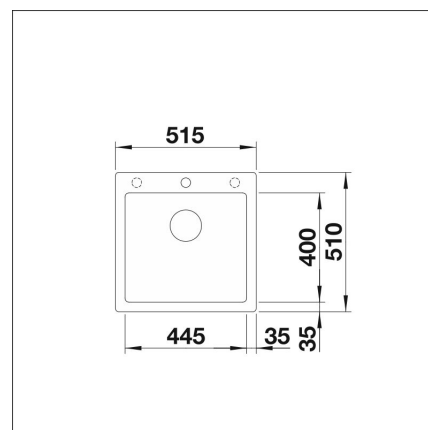

BLANCO PLEON 5

Silgranit coffee

Product code 110404

Product description

PURE ELEGANCE - RICH VOLYM

Pleon is a timelessly elegant sink with a straight-lined design. It has a deeper than normal bowl with maximal volume without losing its elegant design. Silgranit is a sink material developed and patented by BLANCO. It provides the sink an unsurpassed hardness and scratch resistance. It's heat resistant up to 280°C. Silgranit is hygienic and easy to take care off.

INFINO

Technical information

- Sink cabin min. length: 50 cm
- Material: kivikomposiitti
- Sink installation method: Inset
- Waste: 3,5" basket strainer InFino no pop-up
- Depth of main sink: 220 mm

Delivery content

- BLANCO Silgranit sink
- bottom valve system
- domestic Prevox Smartloc water trap

Downloads

- Prevox Smartloc instructions
- Assembling instruction
- Huolto- ja hoito-ohje
- Material information
- Cutout dimensions
- Declaration of conformity
- InFino waste
- Product introduction video

Recommended accessories

BLANCO DeepClean
[Read more >>](#)

Blanco DailyClean+
[Read more >>](#)

Foldable Grid
[Read more >>](#)

InFino set
[Read more >>](#)

InFino set
[Read more >>](#)