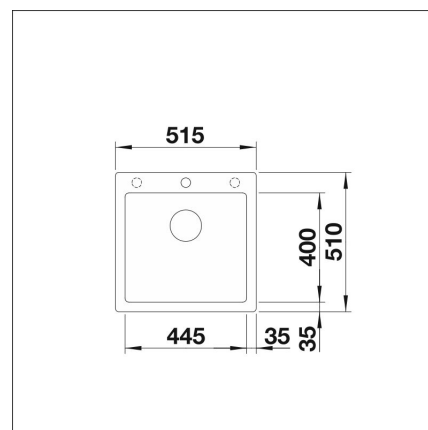

INFINO

Technical information

- Sink cabin min. length: 50 cm
- Material: kivikomposiitti
- Sink installation method: Over mounted
- Waste: 3,5" basket strainer InFino no pop-up
- Depth of main sink: 220 mm