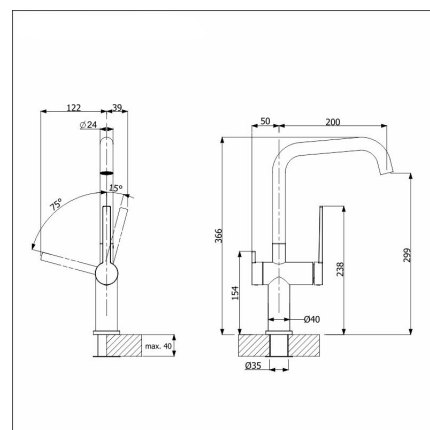

BLANCO ETAGON 500-U + LAPETEK LINO-A matt black

Product code **110271K3**

Product description

A ready-made sink+faucet set, with which you can easily choose a stylish, functional and safe combination for your kitchen at an affordable package price. The set includes a large, bottom-mounted Etagon basin and a Lapetek faucet, which together form a multi-purpose and space-optimal whole. The set's faucet has a stylish dishwasher connection and Finnish type approval.

Technical information

- Sink cabin min. length: 60 cm
- Sink installation method: Bottom mounted
- Waste: 3,5" basket strainer InFino no pop-up
- Depth of main sink: 200 mm

Delivery content

- BLANCO Silgranit sink
- bottom valve system
- domestic Prevx Smartloc water trap
- Lino-A-faucet