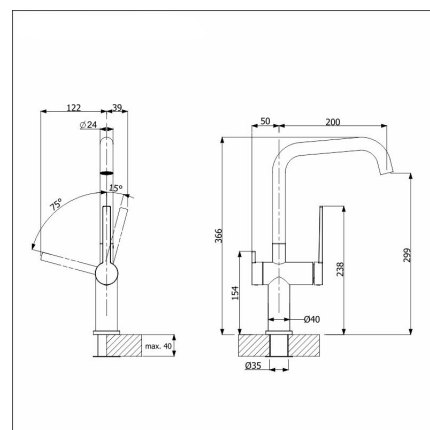

BLANCO ETAGON 500-U + LAPETEK LINO-A matt black

Product code **110271K2**

Product description

A ready-made sink+faucet set, with which you can easily choose a stylish, functional and safe combination for your kitchen at an affordable package price. The set includes a large, bottom-mounted Etagon basin and a Lapetek faucet, which together form a multi-purpose and space-optimal whole. The set's faucet has a stylish dishwasher connection and Finnish type approval.

Technical information

- Sink cabin minimum length: 60 cm
- Sink installation method: Bottom mounted
- Waste: 3,5" basket strainer InFino no pop-up
- Depth of main sink: 200 mm

Delivery content

- BLANCO Silgranit sink
- bottom valve system
- domestic Prevox Smartloc water trap
- Lino-A-faucet