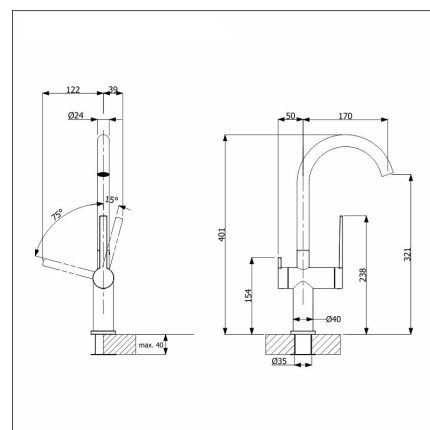

BLANCO ETAGON 500-U + LAPETEK ROUND-A matt black

Product code 110271K1

Product description

A ready-made sink+faucet set, with which you can easily choose a stylish, functional and safe combination for your kitchen at an affordable package price. The set includes a large, bottom-mounted Etagon basin and a Lapetek faucet, which together form a multi-purpose and space-optimal whole. The set's faucet has a stylish dishwasher connection and Finnish type approval.

Technical information

- Sink cabin minimum length: 60 cm
- Sink installation method: Bottom mounted
- Waste: 3,5" basket strainer InFino no pop-up
- Depth of main sink: 200 mm

Delivery content

- Silgranit sink
- bottom valve system
- domestic Prevox Smartloc water trap
- Round-A-faucet