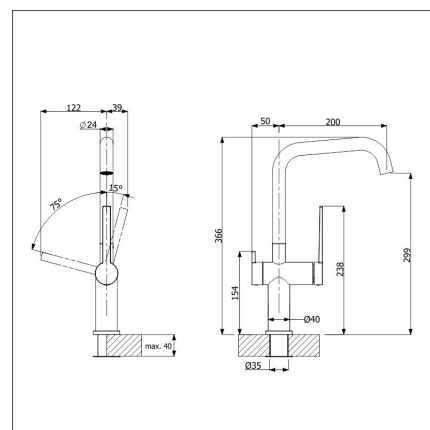

BLANCO ETAGON 500-U + LAPETEK LINO-A rock grey

Product code 110211K1

Product description

A ready-made sink+faucet set, with which you can easily choose a stylish, functional and safe combination for your kitchen at an affordable package price. The set includes a large, bottom-mounted Etagon basin and a Lapetek faucet, which together form a multi-purpose and space-optimal whole. The set's faucet has a stylish dishwasher connection and Finnish type approval.

Technical information

- Sink cabin min. length: 60 cm
- Sink installation method: Bottom mounted
- Waste: 3,5" basket strainer InFino no pop-up
- Depth of main sink: 200 mm

Delivery content

- BLANCO Silgranit sink
- bottom valve system
- domestic Prevox Smartloc water trap
- Lino-A-faucet