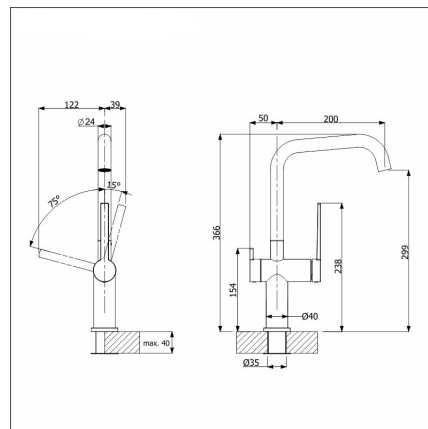

### Product description

A ready-made sink+faucet set, with which you can easily choose a stylish, functional and safe combination for your kitchen at an affordable package price. The set includes a large, bottom-mounted Etagon basin and a Lapetek faucet, which together form a multi-purpose and space-optimal whole. The set's faucet has a stylish dishwasher connection and Finnish type approval.

### Technical information

- Sink cabin min. length: 60 cm
- Sink installation method: Bottom mounted
- Sink color: Silgranit® soft-valkoinen
- Waste: 3,5" basket strainer InFino no pop-up
- Depth of main sink: 200 mm