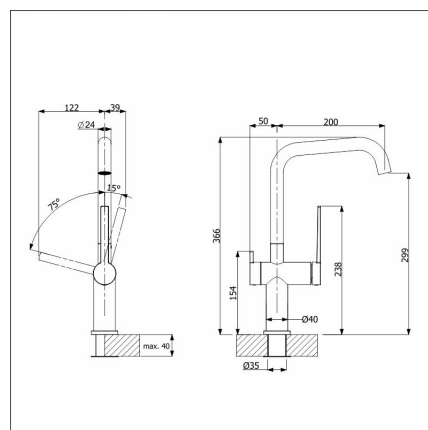

BLANCO ETAGON 500-U + LAPETEK LINO-A volcano-grey

Product code **110209K7**

Product description

A ready-made sink+faucet set, with which you can easily choose a stylish, functional and safe combination for your kitchen at an affordable package price. The set includes a large, bottom-mounted Etagon basin and a Lapetek faucet, which together form a multi-purpose and space-optimal whole. The set's faucet has a stylish dishwasher connection and Finnish type approval.

Technical information

- Sink cabin min. length: 60 cm
- Sink installation method: Bottom mounted
- Sink color: Silgranit® volcano-harmaa
- Waste: 3,5" basket strainer InFino no pop-up
- Depth of main sink: 200 mm