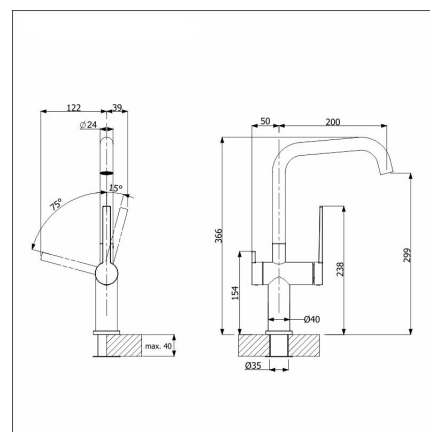

BLANCO ETAGON 500-U + LAPETEK LINO-A anthrazit

Product code 110209K4

Product description

A ready-made sink+faucet set, with which you can easily choose a stylish, functional and safe combination for your kitchen at an affordable package price. The set includes a large, bottom-mounted Etagon basin and a Lapetek faucet, which together form a multi-purpose and space-optimal whole. The set's faucet has a stylish dishwasher connection and Finnish type approval.

Technical information

- Sink cabin min. length: 60 cm
- Sink installation method: Bottom mounted
- Waste: 3,5" basket strainer InFino no pop-up
- Depth of main sink: 200 mm

Delivery content

- BLANCO Silgranit sink
- bottom valve system
- domestic Prevox Smartloc water trap
- Lino-A-faucet