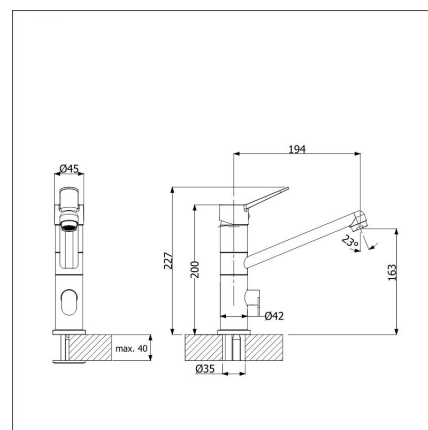

### Technical information

- Sink cabin min. length: 60 cm
- Sink installation method: Bottom mounted
- Waste: 3,5" basket strainer InFino no pop-up
- Depth of main sink: 200 mm