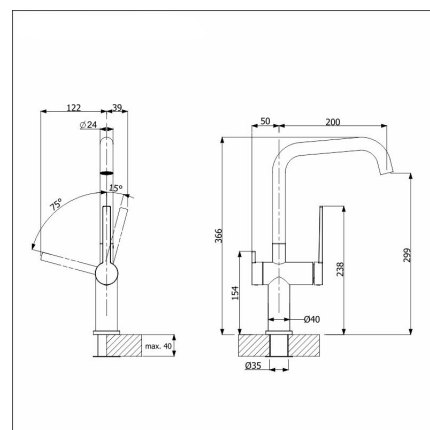

BLANCO ETAGON 500-U + LAPETEK LINO-A white

Product code 110202K1

Product description

A ready-made sink+faucet set, with which you can easily choose a stylish, functional and safe combination for your kitchen at an affordable package price. The set includes a large, bottom-mounted Etagon basin and a Lapetek faucet, which together form a multi-purpose and space-optimal whole. The set's faucet has a stylish dishwasher connection and Finnish type approval.

Technical information

- Sink cabin min. length: 60 cm
- Sink installation method: Bottom mounted
- Waste: 3,5" basket strainer InFino no pop-up
- Depth of main sink: 200 mm

Delivery content

- BLANCO Silgranit sink
- bottom valve system
- domestic Prevox Smartloc water trap
- Lino-A-faucet