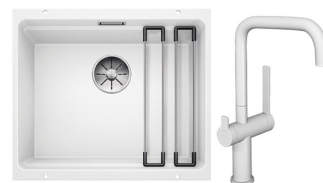

BLANCO ETAGON 500-U + LAPETEK LINO-A white

Product code 110202K1

Product description

A ready-made sink+faucet set, with which you can easily choose a stylish, functional and safe combination for your kitchen at an affordable package price. The set includes a large, bottom-mounted Etagon basin and a Lapetek faucet, which together form a multi-purpose and space-optimal whole. The set's faucet has a stylish dishwasher connection and Finnish type approval.

Technical information

- Sink cabin min. length: 60 cm
- Sink installation method: Bottom mounted
- Waste: 3,5" basket strainer InFino no pop-up
- Depth of main sink: 200 mm

Delivery content

- BLANCO Silgranit sink
- bottom valve system
- domestic Prevox Smartloc water trap
- Lino-A-faucet