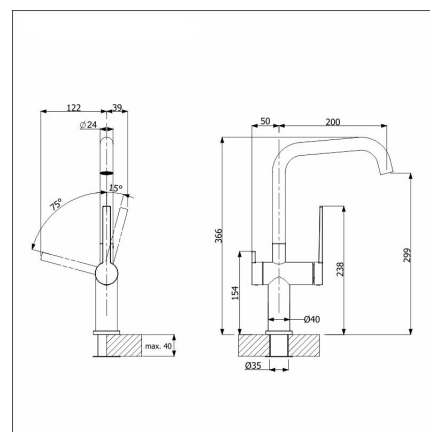

BLANCO ETAGON 500-U + LAPETEK LINO-A alumetallic

Product code 110200K1

Product description

A ready-made sink+faucet set, with which you can easily choose a stylish, functional and safe combination for your kitchen at an affordable package price. The set includes a large, bottom-mounted Etagon basin and a Lapetek faucet, which together form a multi-purpose and space-optimal whole. The set's faucet has a stylish dishwasher connection and Finnish type approval.

Technical information

- Sink cabin min. length: 60 cm
- Sink installation method: Bottom mounted
- Waste: 3,5" basket strainer InFino no pop-up
- Depth of main sink: 200 mm

Delivery content

- BLANCO Silgranit sink
- bottom valve system
- domestic Prevox Smartloc water trap
- Lino-A-faucet