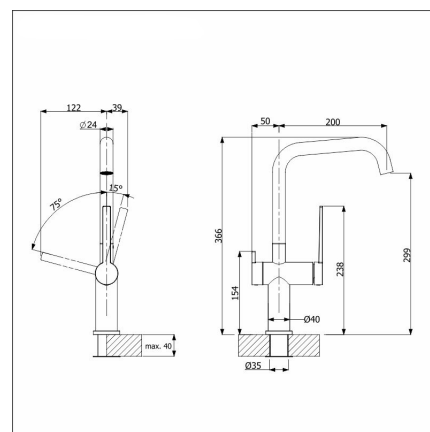

BLANCO ETAGON 700-U + LAPETEK LINO-A matt black

Product code **110171K3**

Product description

A ready-made sink+faucet set, with which you can easily choose a stylish, functional and safe combination for your kitchen at an affordable package price. The set includes a large, bottom-mounted Etagon basin and a Lapetek faucet, which together form a multi-purpose and space-optimal whole. The set's faucet has a stylish dishwasher connection and Finnish type approval.

Technical information

- Sink cabin min. length: 80 cm
- Sink installation method: Bottom mounted
- Waste: 3,5" basket strainer InFino no pop-up
- Depth of main sink: 200 mm

Delivery content

- BLANCO Silgranit sink
- bottom valve system
- domestic Prevox Smartloc water trap
- Lino-A-faucet